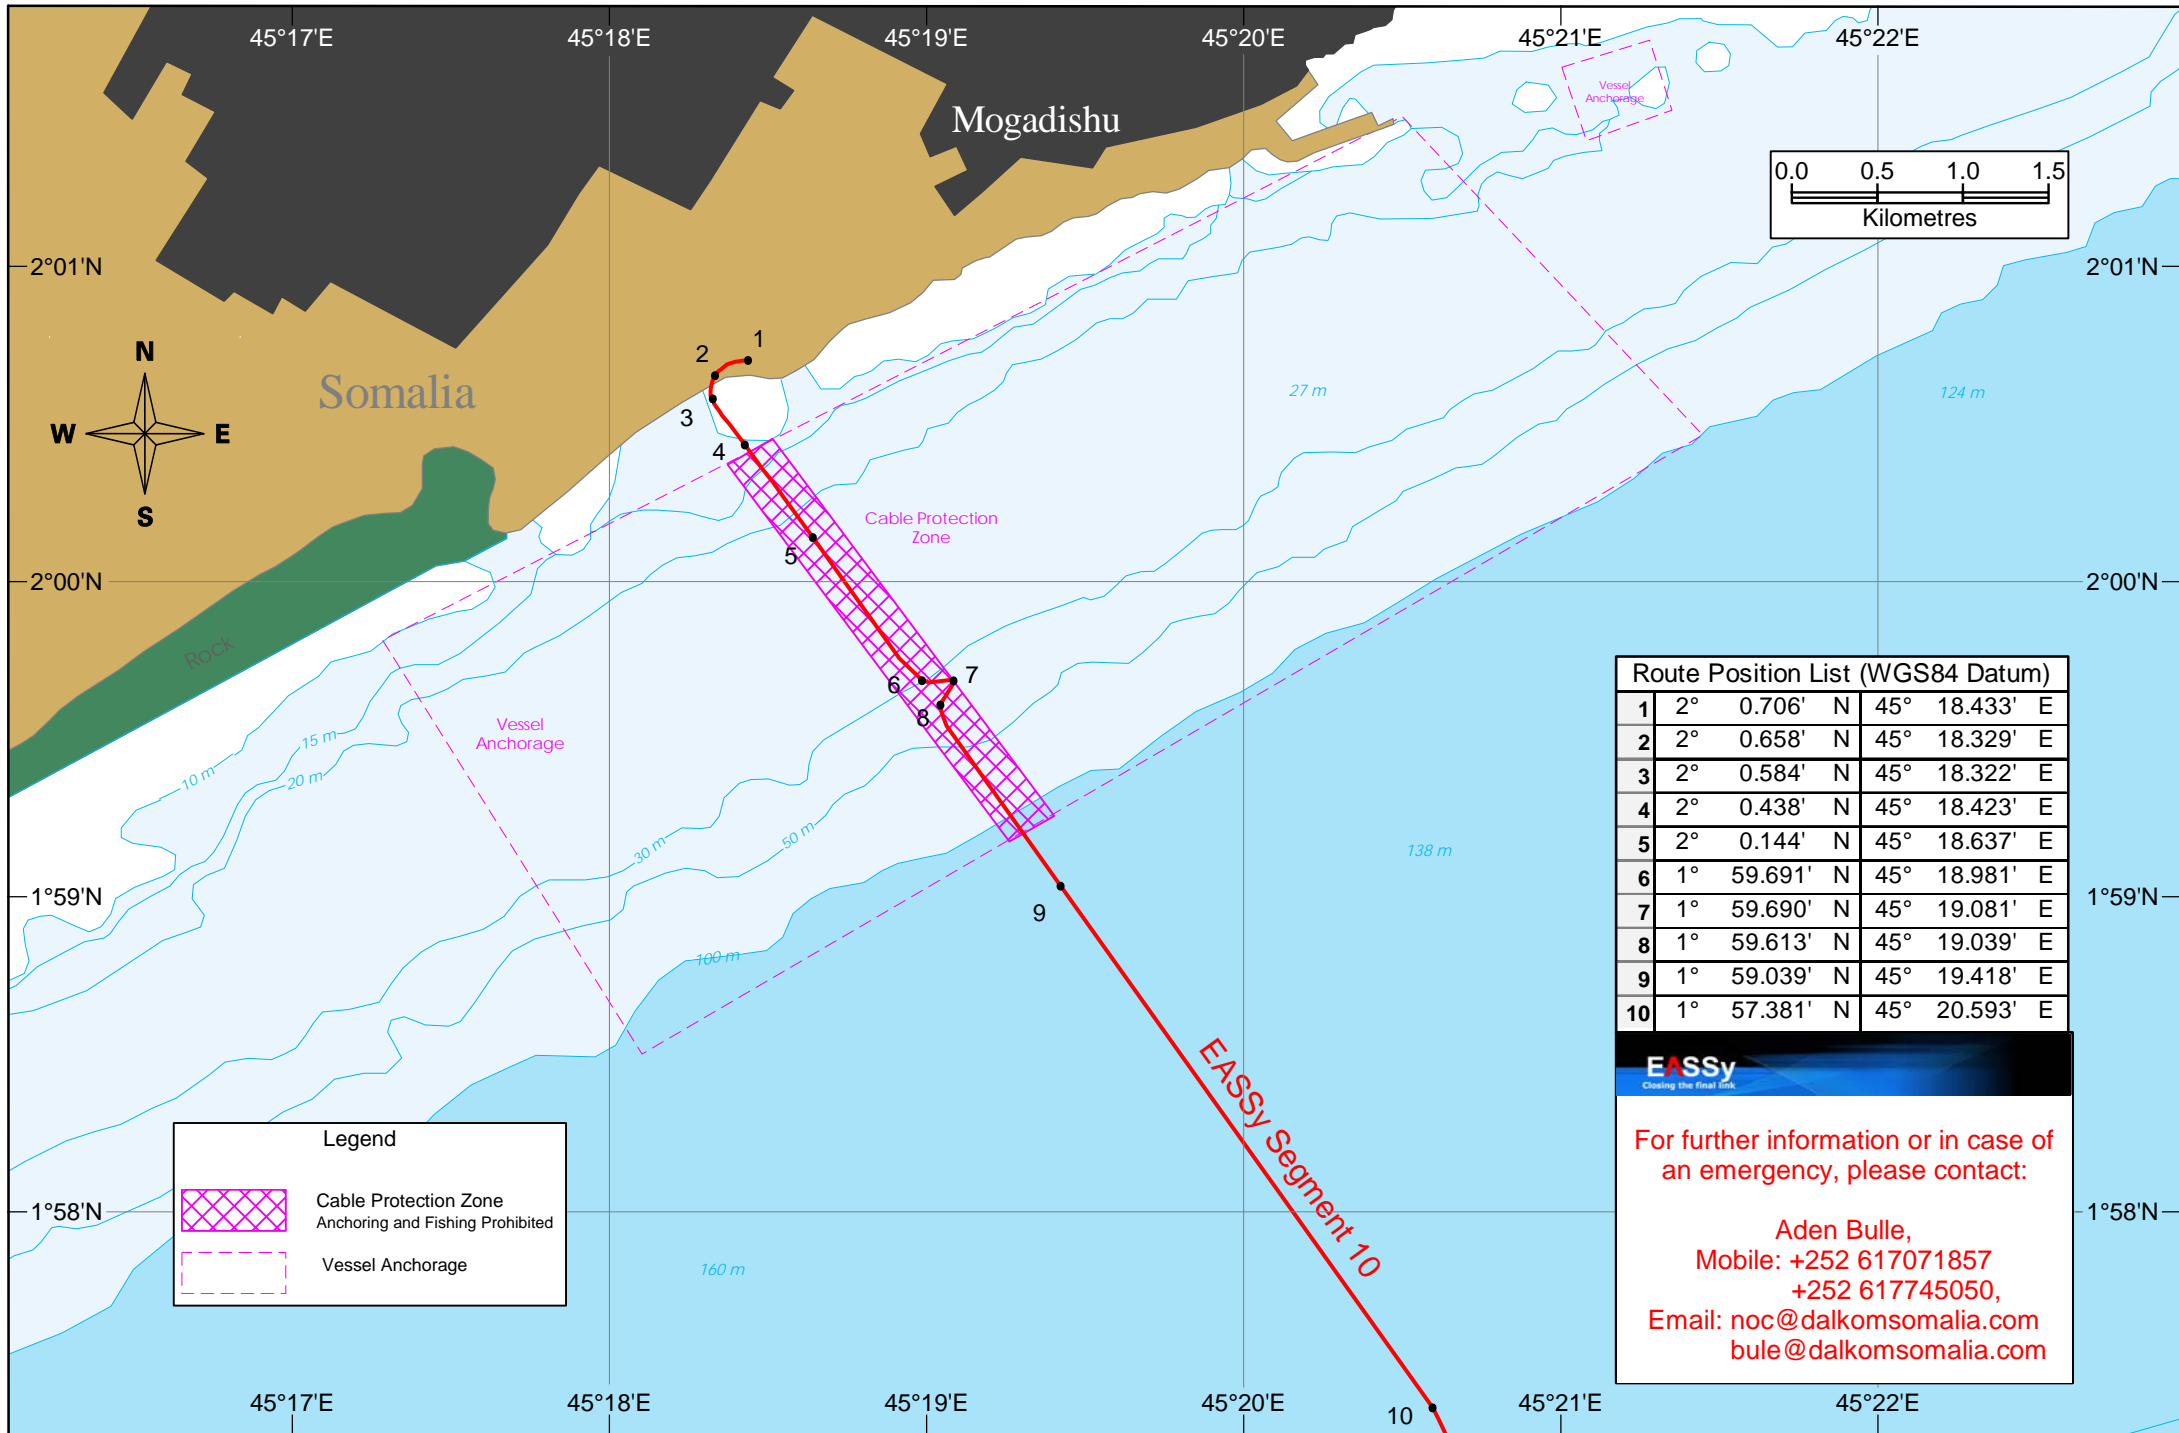

NOT TO BE USED FOR NAVIGATION

EASSy Cable Awareness Chart

Landing Point Mogadishu (Chart B), Somalia; Segment 10

Please be aware that other cables may exist in addition to those shown on this chart.

Route Position List (WGS84 Datum)		
1	2° 0.706' N	45° 18.433' E
2	2° 0.658' N	45° 18.329' E
3	2° 0.584' N	45° 18.322' E
4	2° 0.438' N	45° 18.423' E
5	2° 0.144' N	45° 18.637' E
6	1° 59.691' N	45° 18.981' E
7	1° 59.690' N	45° 19.081' E
8	1° 59.613' N	45° 19.039' E
9	1° 59.039' N	45° 19.418' E
10	1° 57.381' N	45° 20.593' E