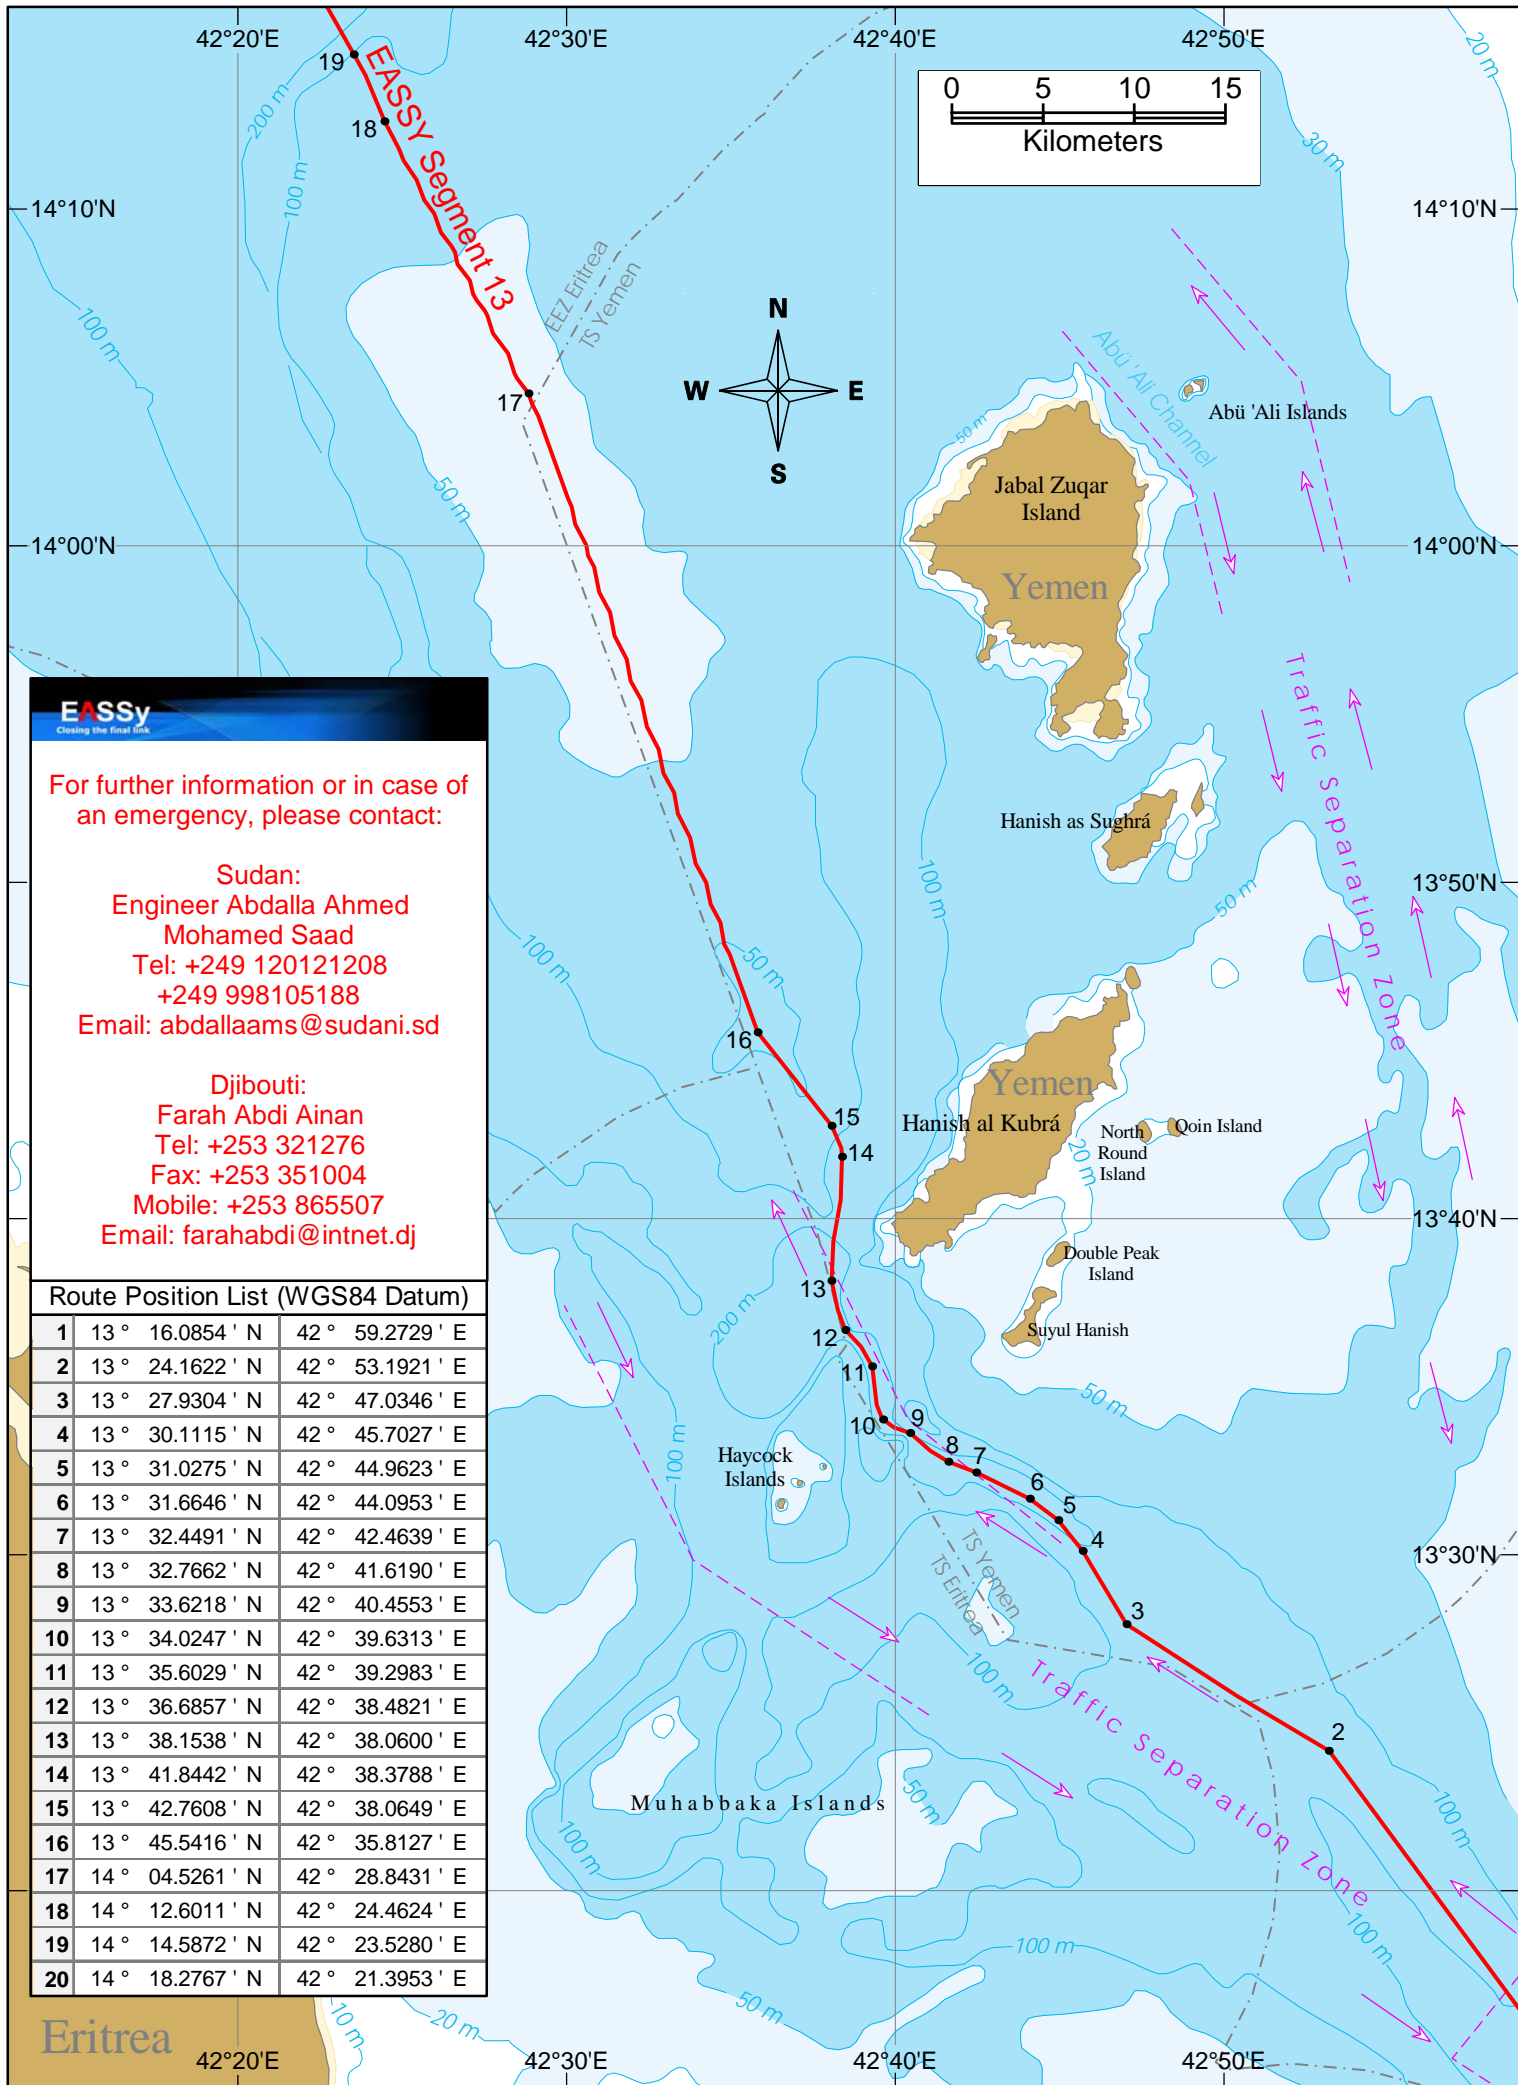

EASSy Cable Awareness Chart

Jabal Zuqar Island, Red Sea; Segment 13

Please be aware that other cables may exist in addition to those shown on this chart.
NOT TO BE USED FOR NAVIGATION

EASSy
Closing the final link

Route Position List (WGS84 Datum)			
1	13° 16.0854' N	42° 59.2729' E	
2	13° 24.1622' N	42° 53.1921' E	
3	13° 27.9304' N	42° 47.0346' E	
4	13° 30.1115' N	42° 45.7027' E	
5	13° 31.0275' N	42° 44.9623' E	
6	13° 31.6646' N	42° 44.0953' E	
7	13° 32.4491' N	42° 42.4639' E	
8	13° 32.7662' N	42° 41.6190' E	
9	13° 33.6218' N	42° 40.4553' E	
10	13° 34.0247' N	42° 39.6313' E	
11	13° 35.6029' N	42° 39.2983' E	
12	13° 36.6857' N	42° 38.4821' E	
13	13° 38.1538' N	42° 38.0600' E	
14	13° 41.8442' N	42° 38.3788' E	
15	13° 42.7608' N	42° 38.0649' E	
16	13° 45.5416' N	42° 35.8127' E	
17	14° 04.5261' N	42° 28.8431' E	
18	14° 12.6011' N	42° 24.4624' E	
19	14° 14.5872' N	42° 23.5280' E	
20	14° 18.2767' N	42° 21.3953' E	