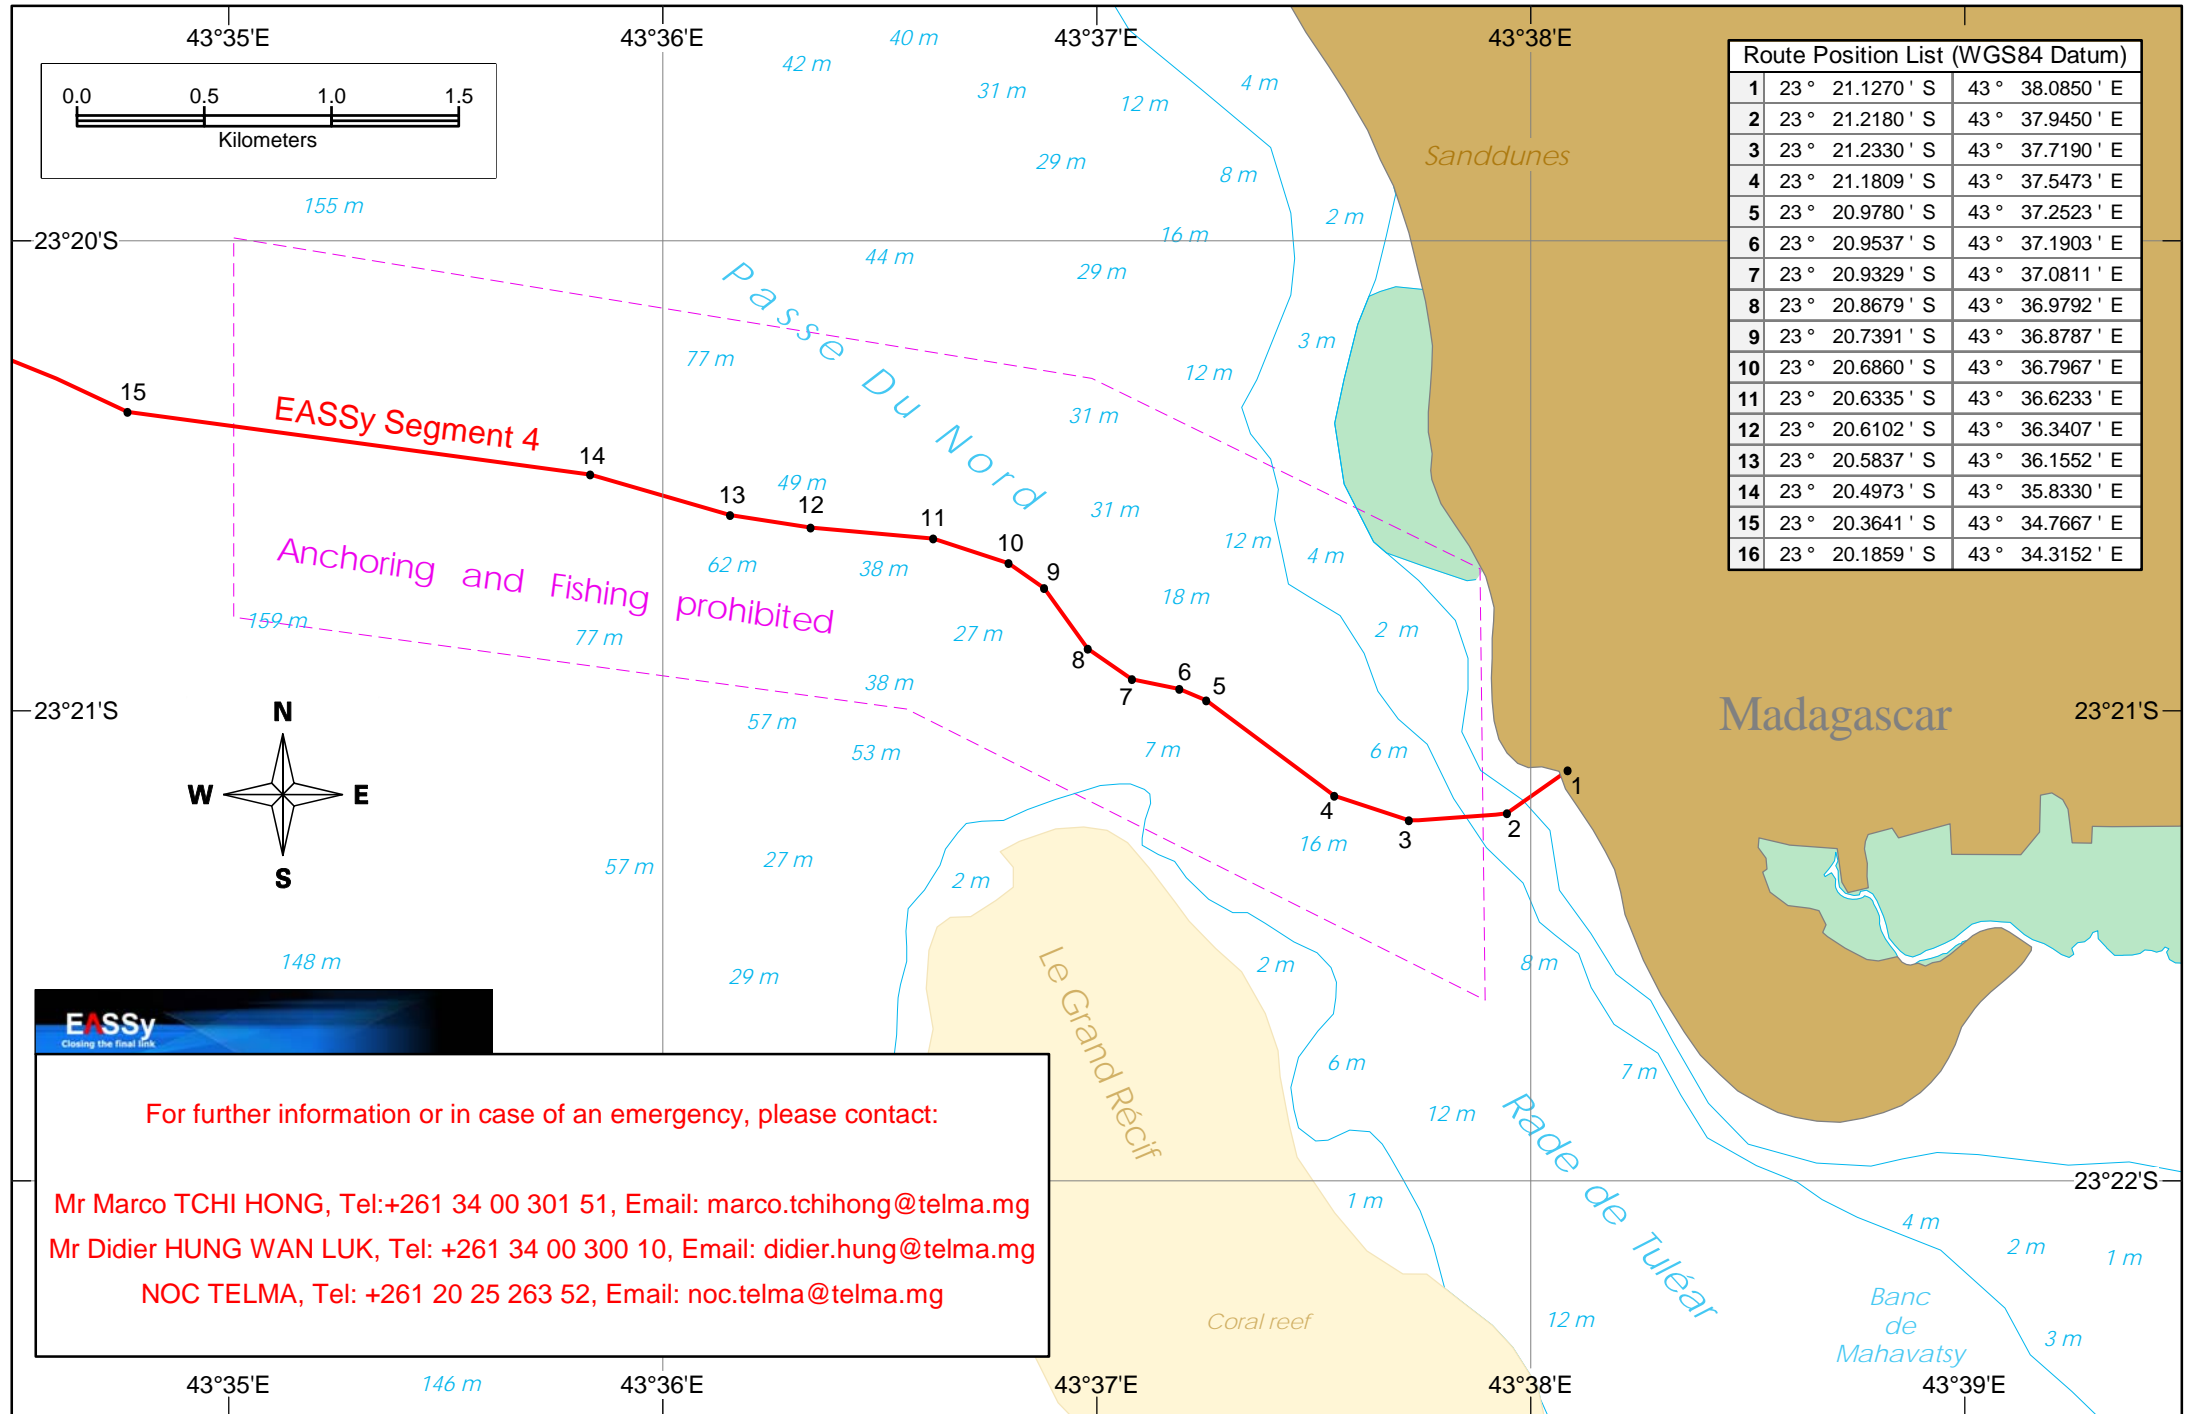

NOT TO BE USED FOR NAVIGATION

EASSy Cable Awareness Chart

Landing Point Toliary (Chart B), Madagascar; Segment 4

Please be aware that other cables may exist in addition to those shown on this chart.

For further information or in case of an emergency, please contact: